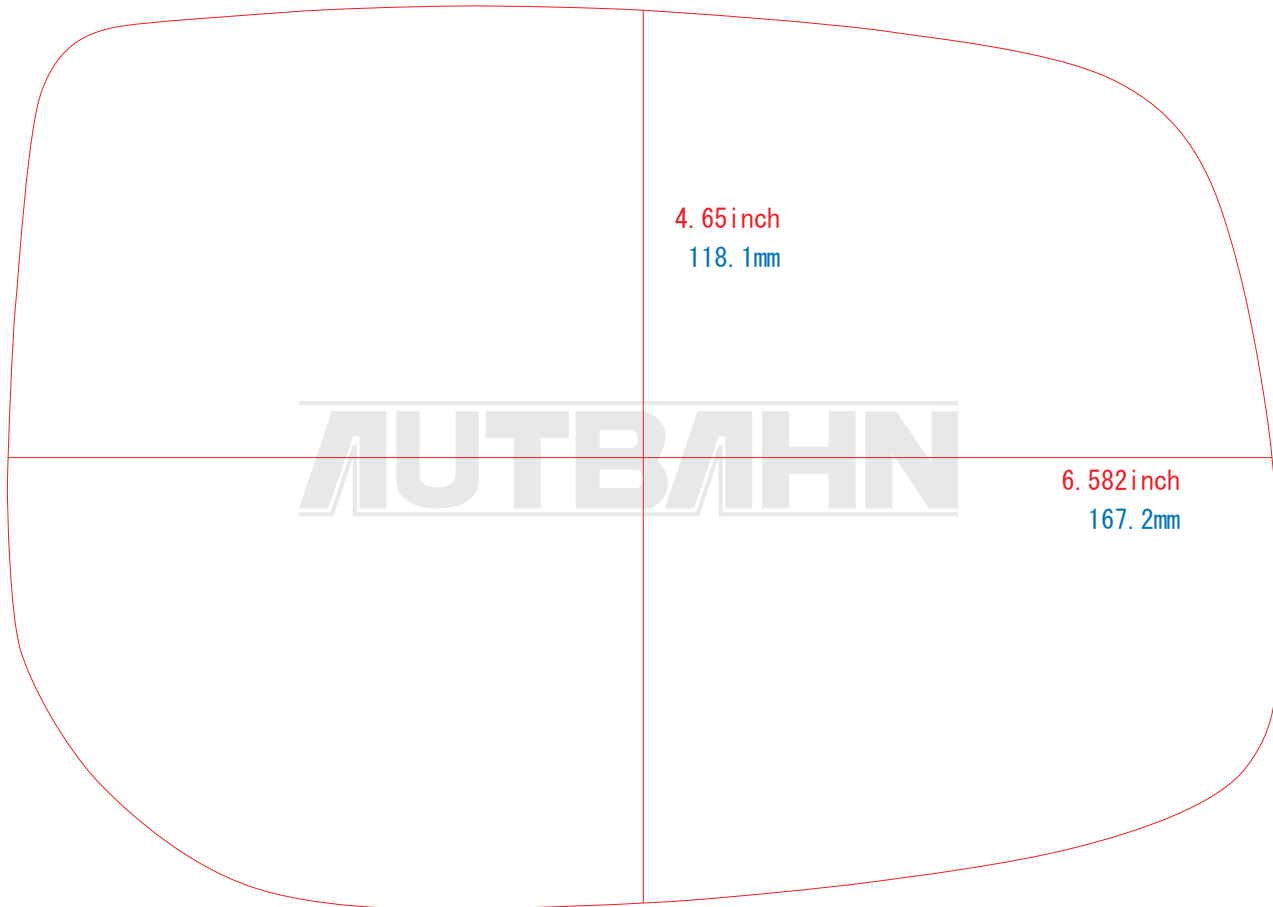

# TOYOTA/T52

Please confirm it as a guide.

複製・無断転写・転用を固くお断り致します。

The copy, the transcript, and the diversion are prohibited.

0inch

1.25inch

2.5inch

5inch

<http://www.autbahn.com>

Please confirm it as a guide.

0mm

25mm

50mm

100mm