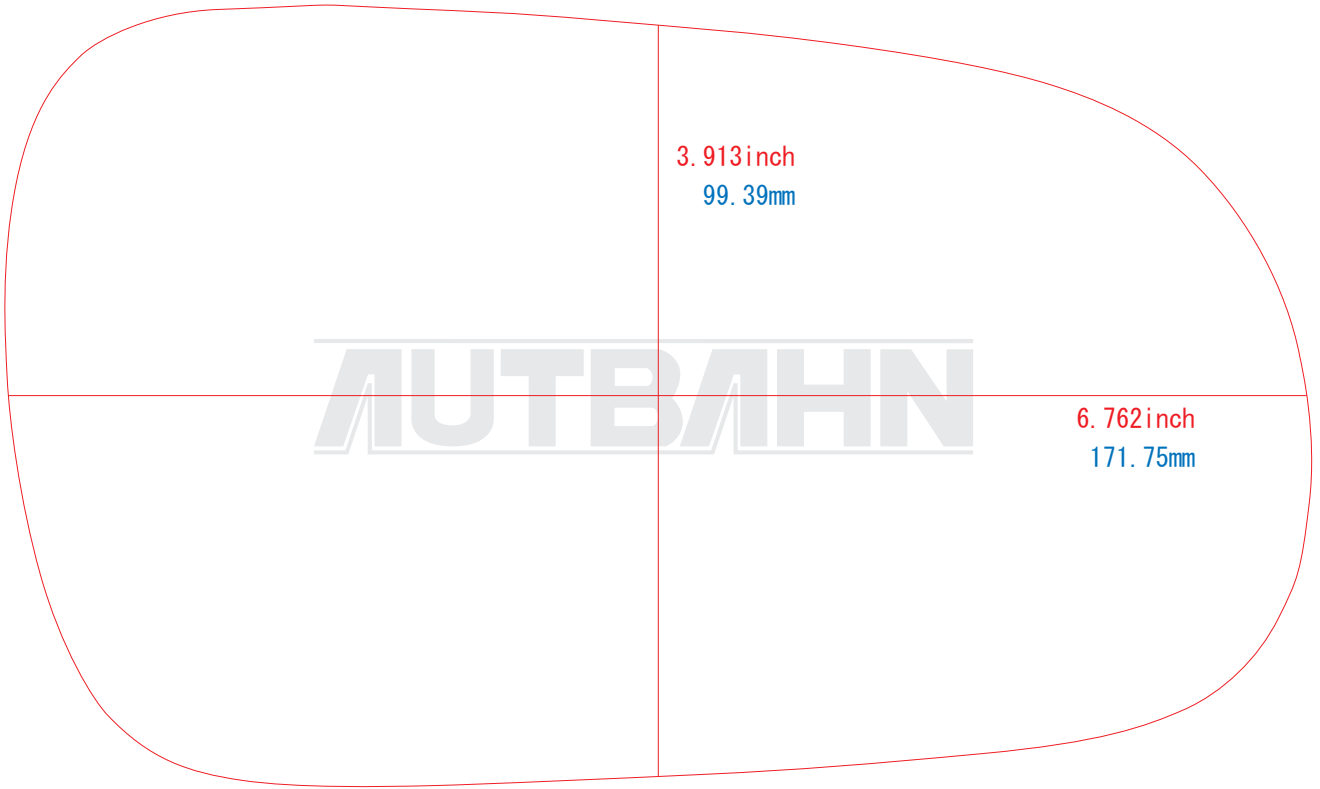

Please confirm it as a guide.

複製・無断転写・転用を固くお断り致します。
The copy, the transcript, and the diversion are prohibited.

0inch

1.25inch

2.5inch

5inch

Please confirm it as a guide.

0mm

25mm

50mm

100mm