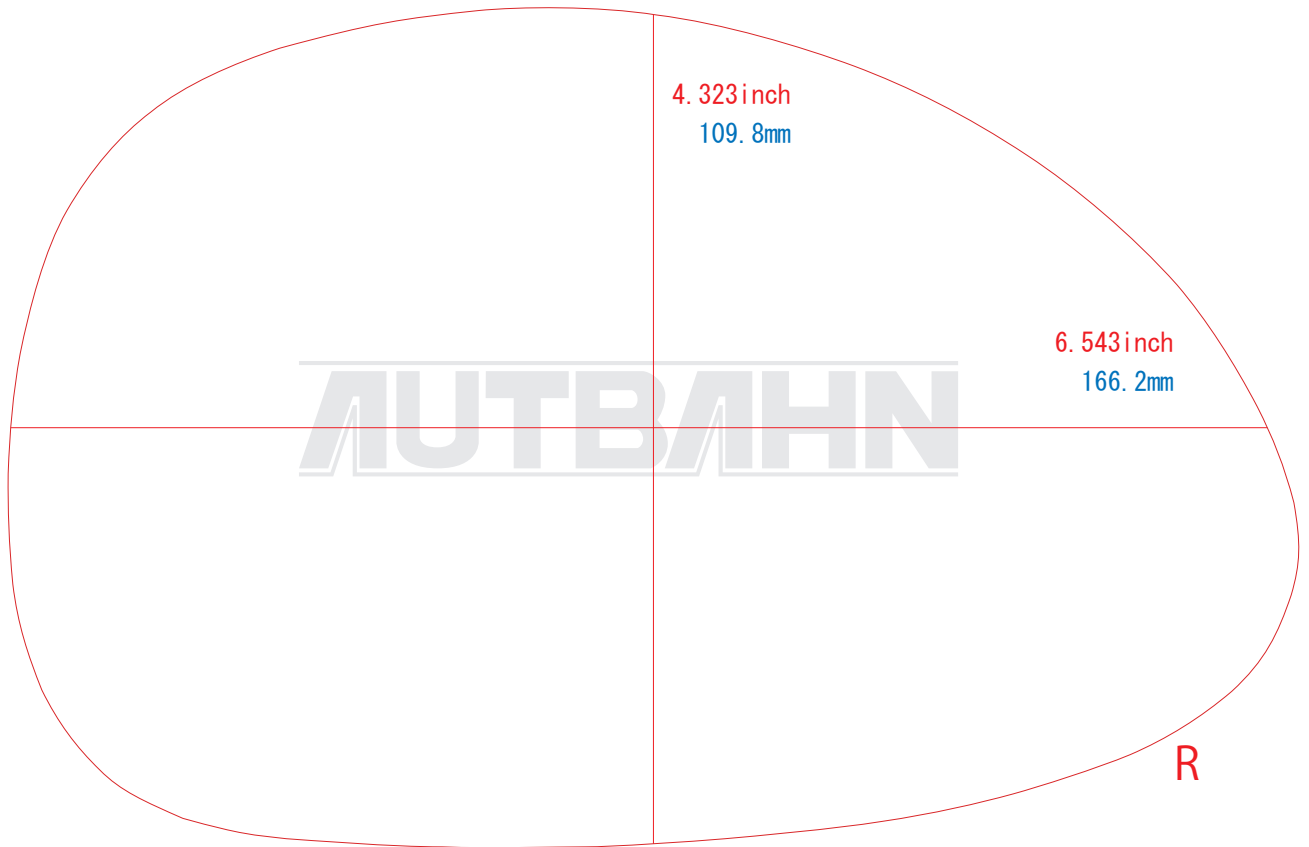

DAIHATSU/D16

Please confirm it as a guide.

複製・無断転写・転用を固くお断り致します。
The copy, the transcript, and the diversion are prohibited.

Please confirm it as a guide.