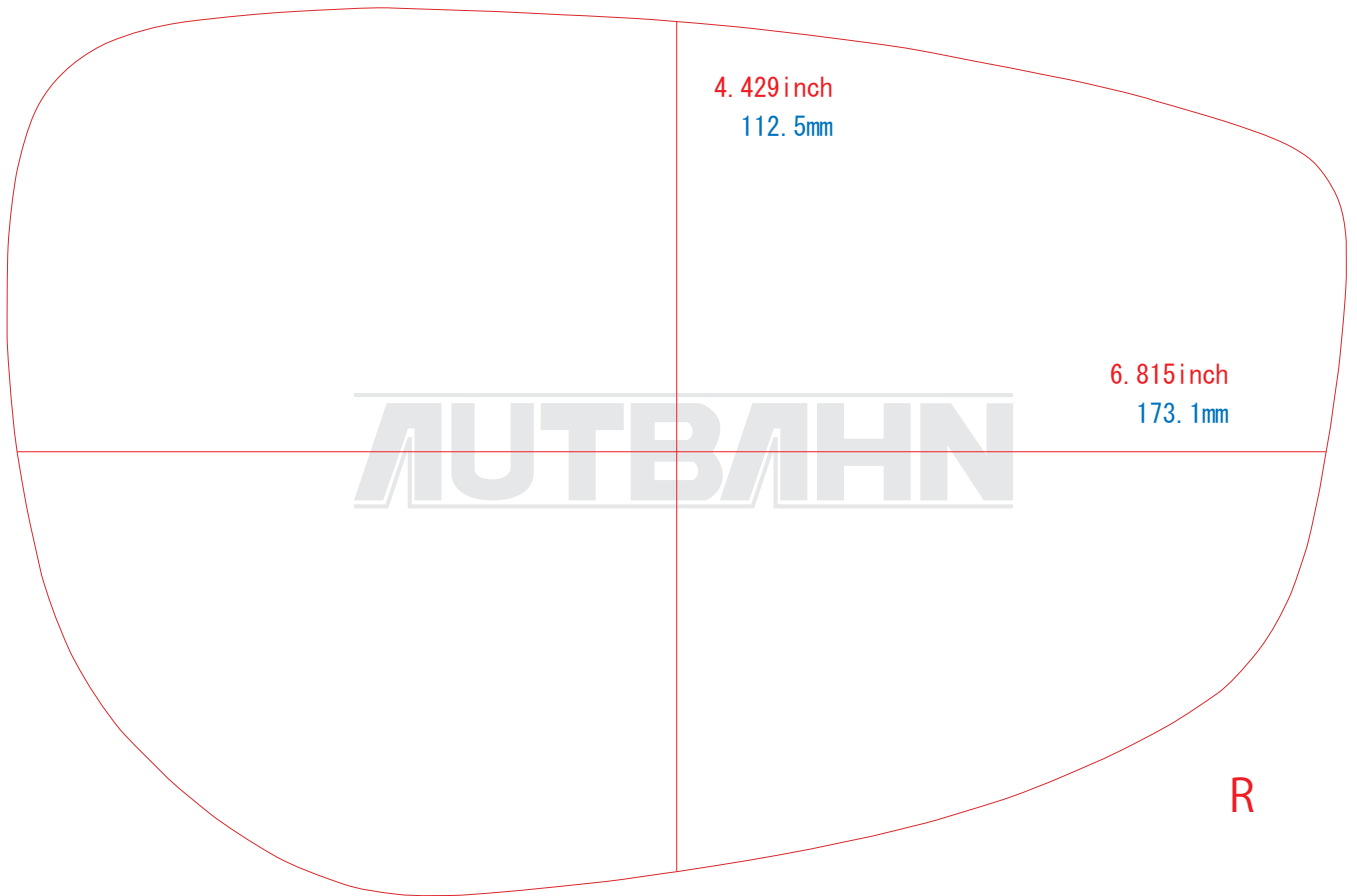

MAZDA/MA22

[Inch scale]

Please confirm it as a guide.

複製・無断転写・転用を固くお断り致します。
The copy, the transcript, and the diversion are prohibited.

0inch

1.25inch

2.5inch

5inch

[mm scale]

Please confirm it as a guide.

0mm

25mm

50mm

100mm