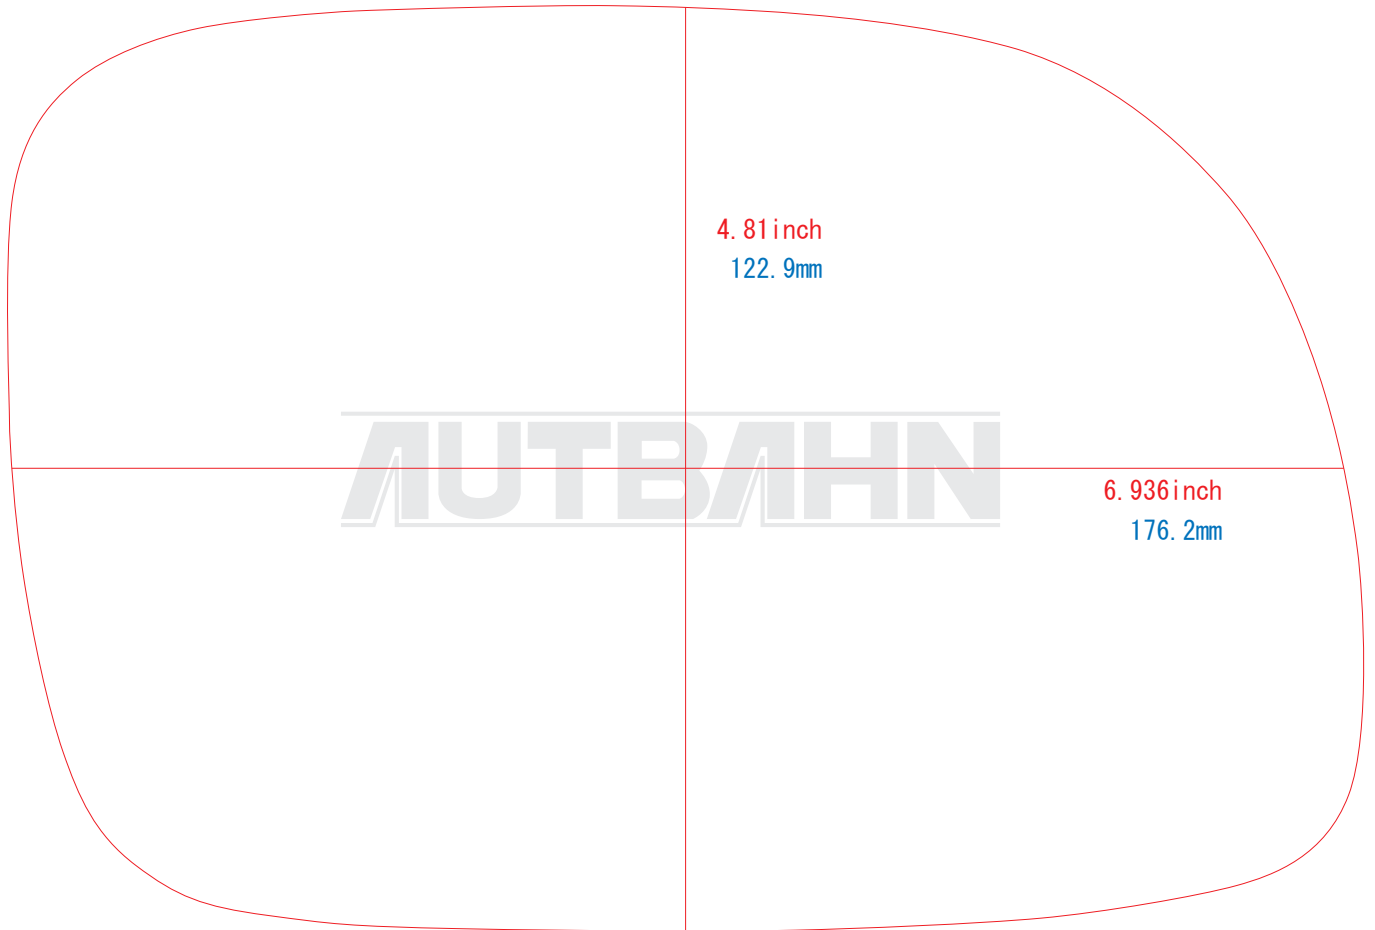

CHEVROLET/CH07

[Inch scale]

Please confirm it as a guide.

複製・無断転写・転用を固くお断り致します。
The copy, the transcript, and the diversion are prohibited.

0inch

1.25inch

2.5inch

5inch

4.81inch
122.9mm

6.936inch
176.2mm

[mm scale]

Please confirm it as a guide.

0mm

25mm

50mm

100mm