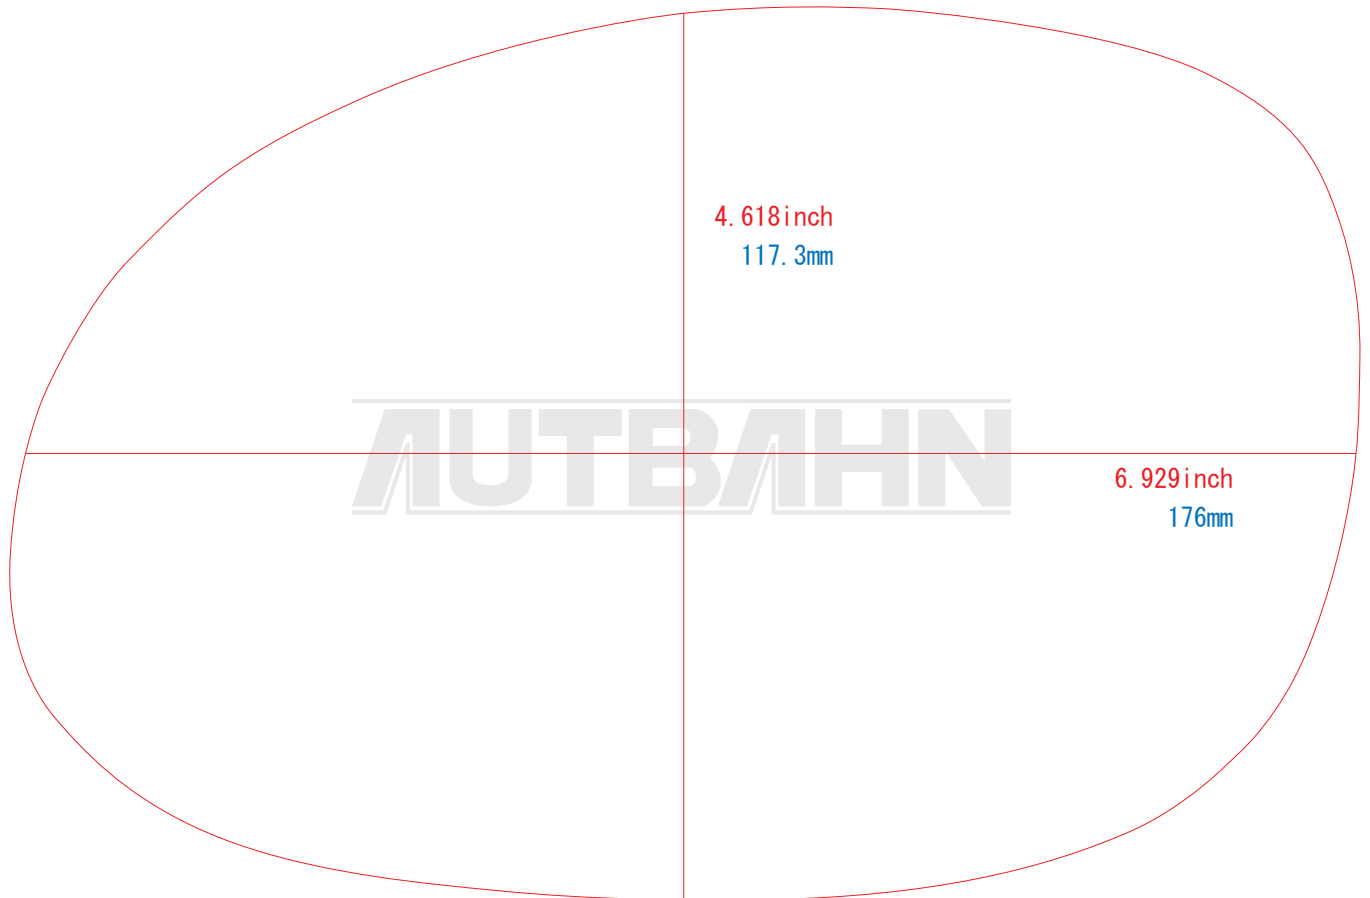

# CHRYSLER/K06LL

[Inch scale]

Please confirm it as a guide.

複製・無断転写・転用を固くお断り致します。  
The copy, the transcript, and the diversion are prohibited.

[mm scale]

Please confirm it as a guide.