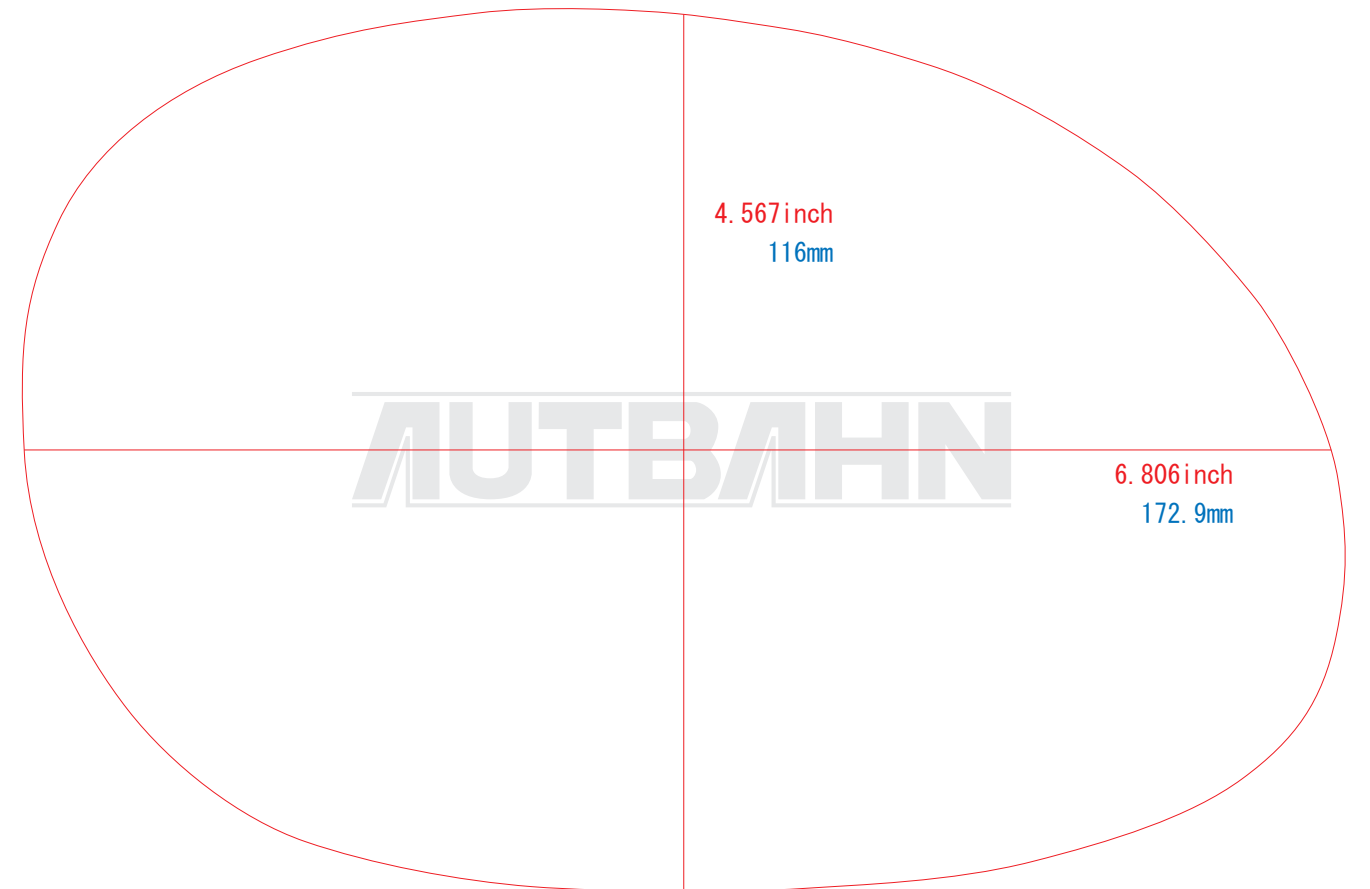

# CHRYSLER/K06LL

[Inch scale]

Please confirm it as a guide.

複製・無断転写・転用を固くお断り致します。  
The copy, the transcript, and the diversion are prohibited.

[mm scale]

Please confirm it as a guide.