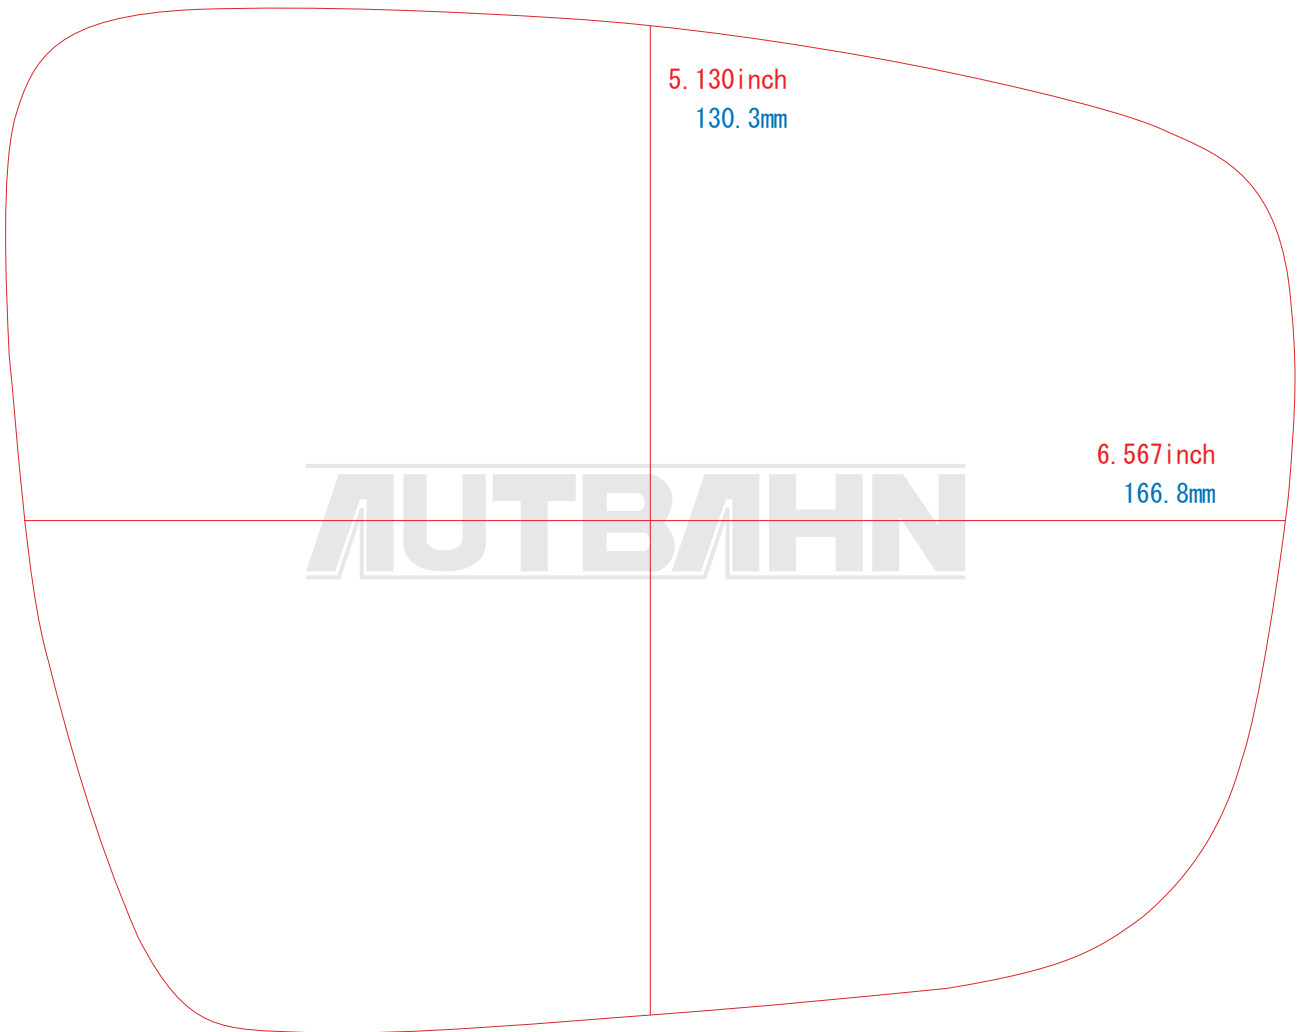

NISSAN/N50

複製・無断転写・転用を固くお断り致します。
The copy, the transcript, and the diversion are prohibited.