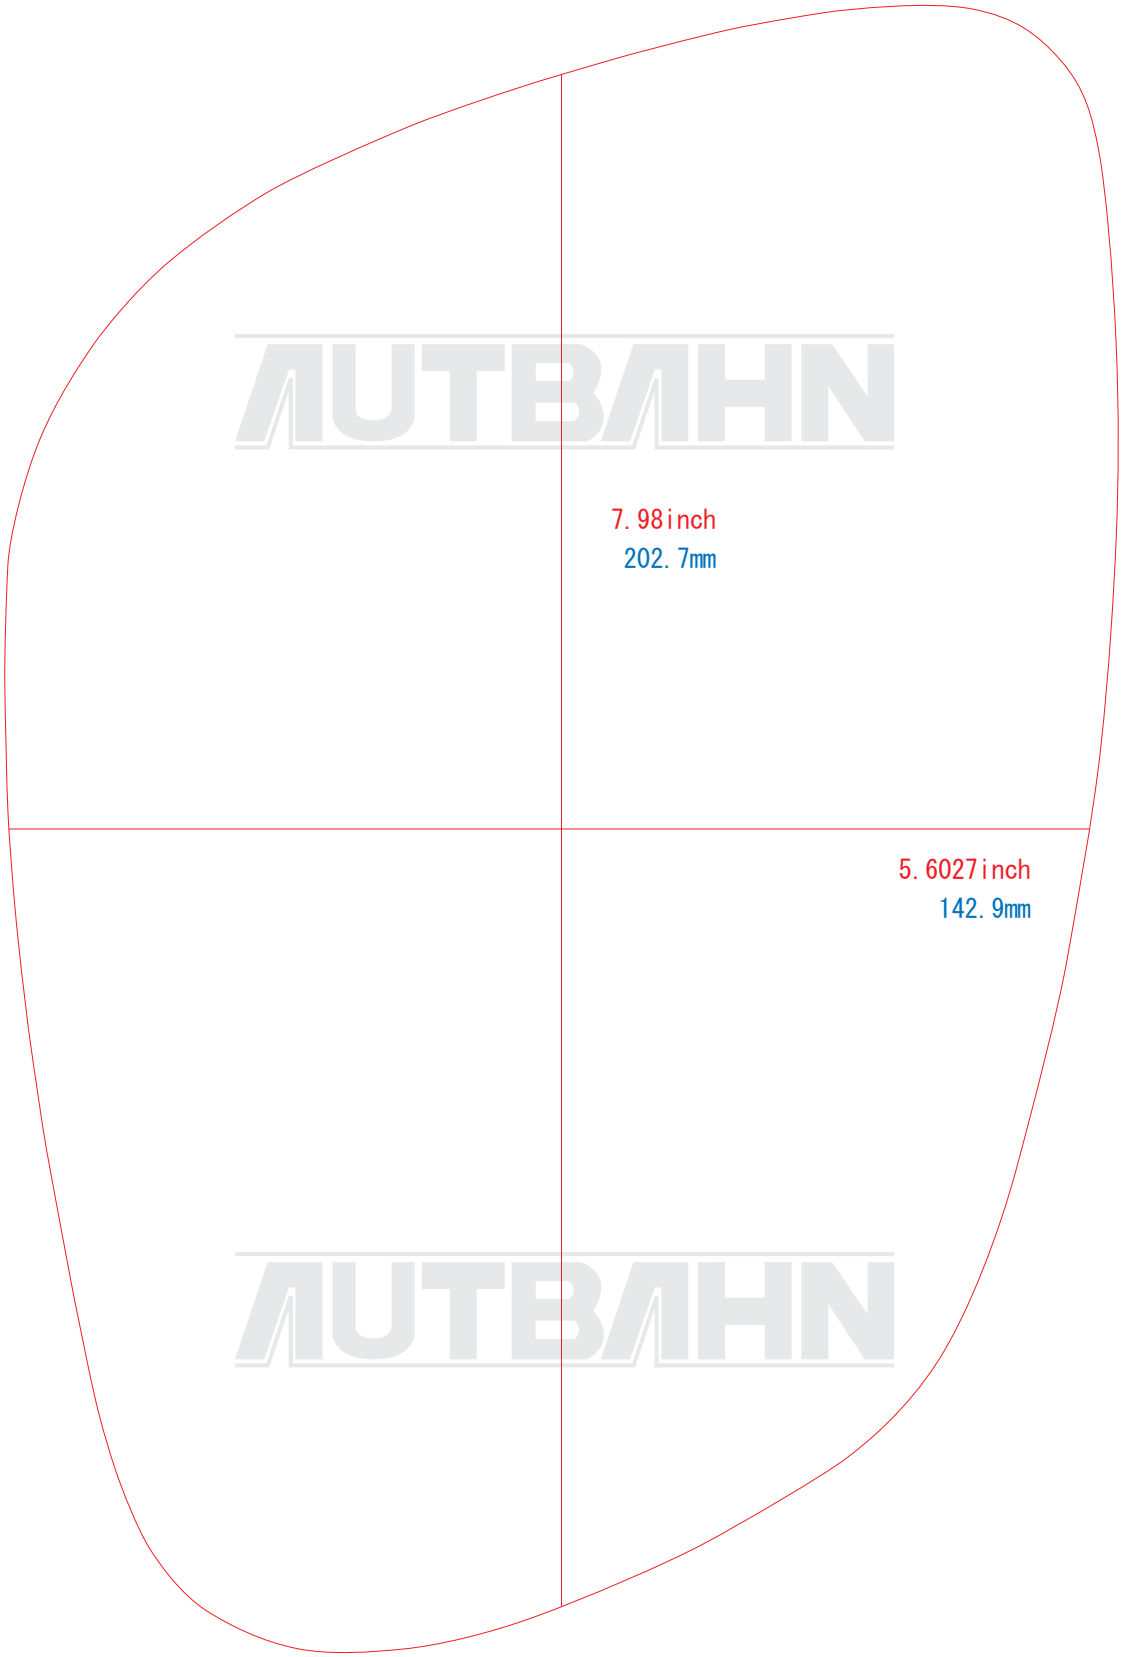

PORSCHE/P06B

複製・無断転写・転用を固くお断り致します。
The copy, the transcript, and the diversion are prohibited.

7.98inch
202.7mm

5.6027inch
142.9mm

PORSCHE/P06B

複製・無断転写・転用を固くお断り致します。
The copy, the transcript, and the diversion are prohibited.