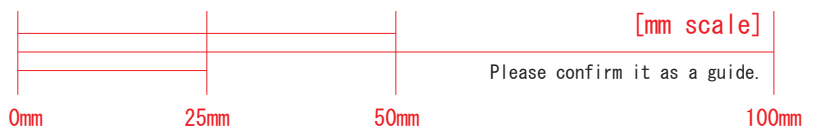

PORSCHE/P06B

複製・無断転写・転用を固くお断り致します。
The copy, the transcript, and the diversion are prohibited.

7.98inch
202.7mm

5.6027inch
142.9mm

PORSCHE/P06B

複製・無断転写・転用を固くお断り致します。
The copy, the transcript, and the diversion are prohibited.