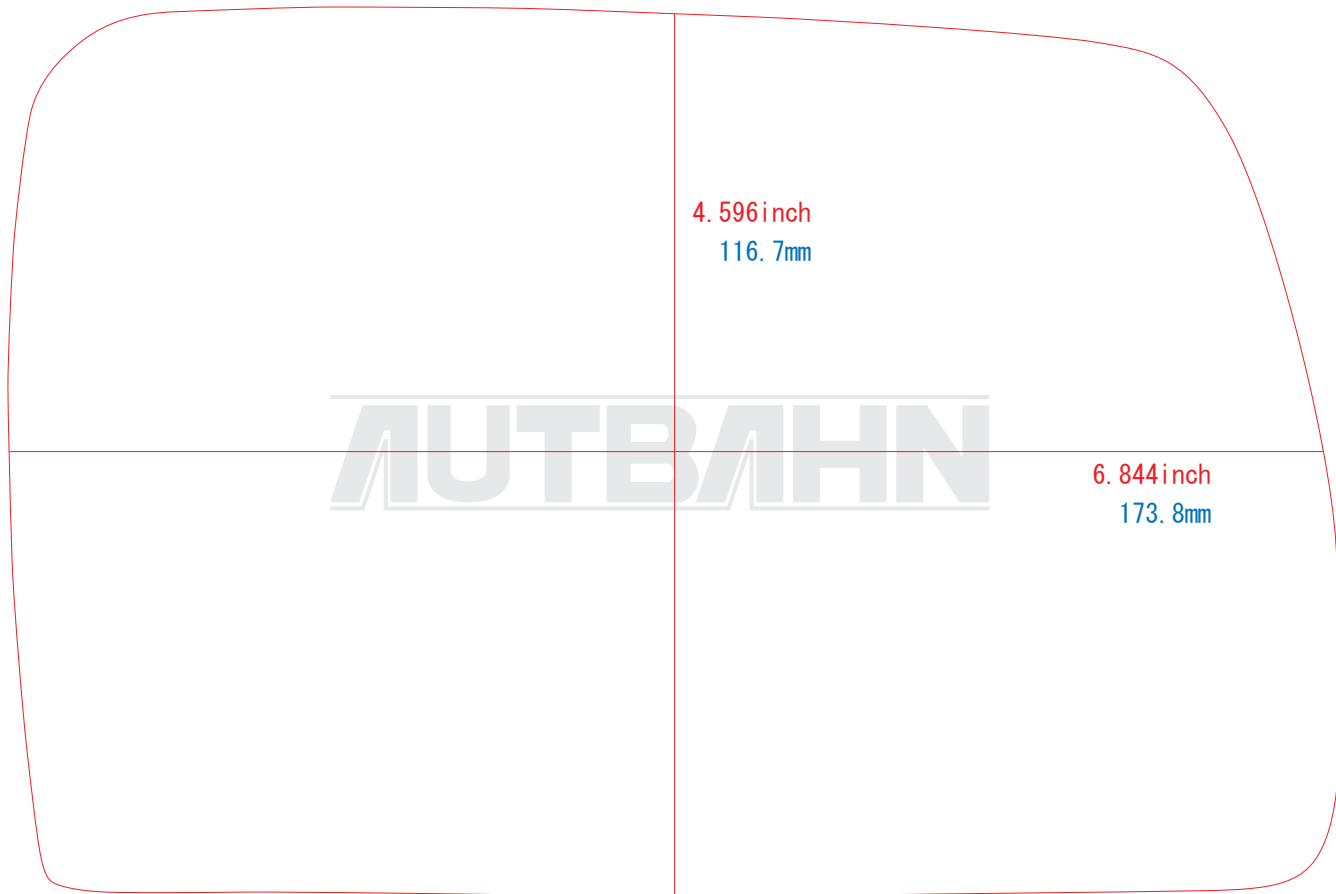

BMW/B15

Please confirm it as a guide.

複製・無断転写・転用を固くお断り致します。
The copy, the transcript, and the diversion are prohibited.

0inch

1.25inch

2.5inch

5inch

Please confirm it as a guide.

0mm

25mm

50mm

100mm