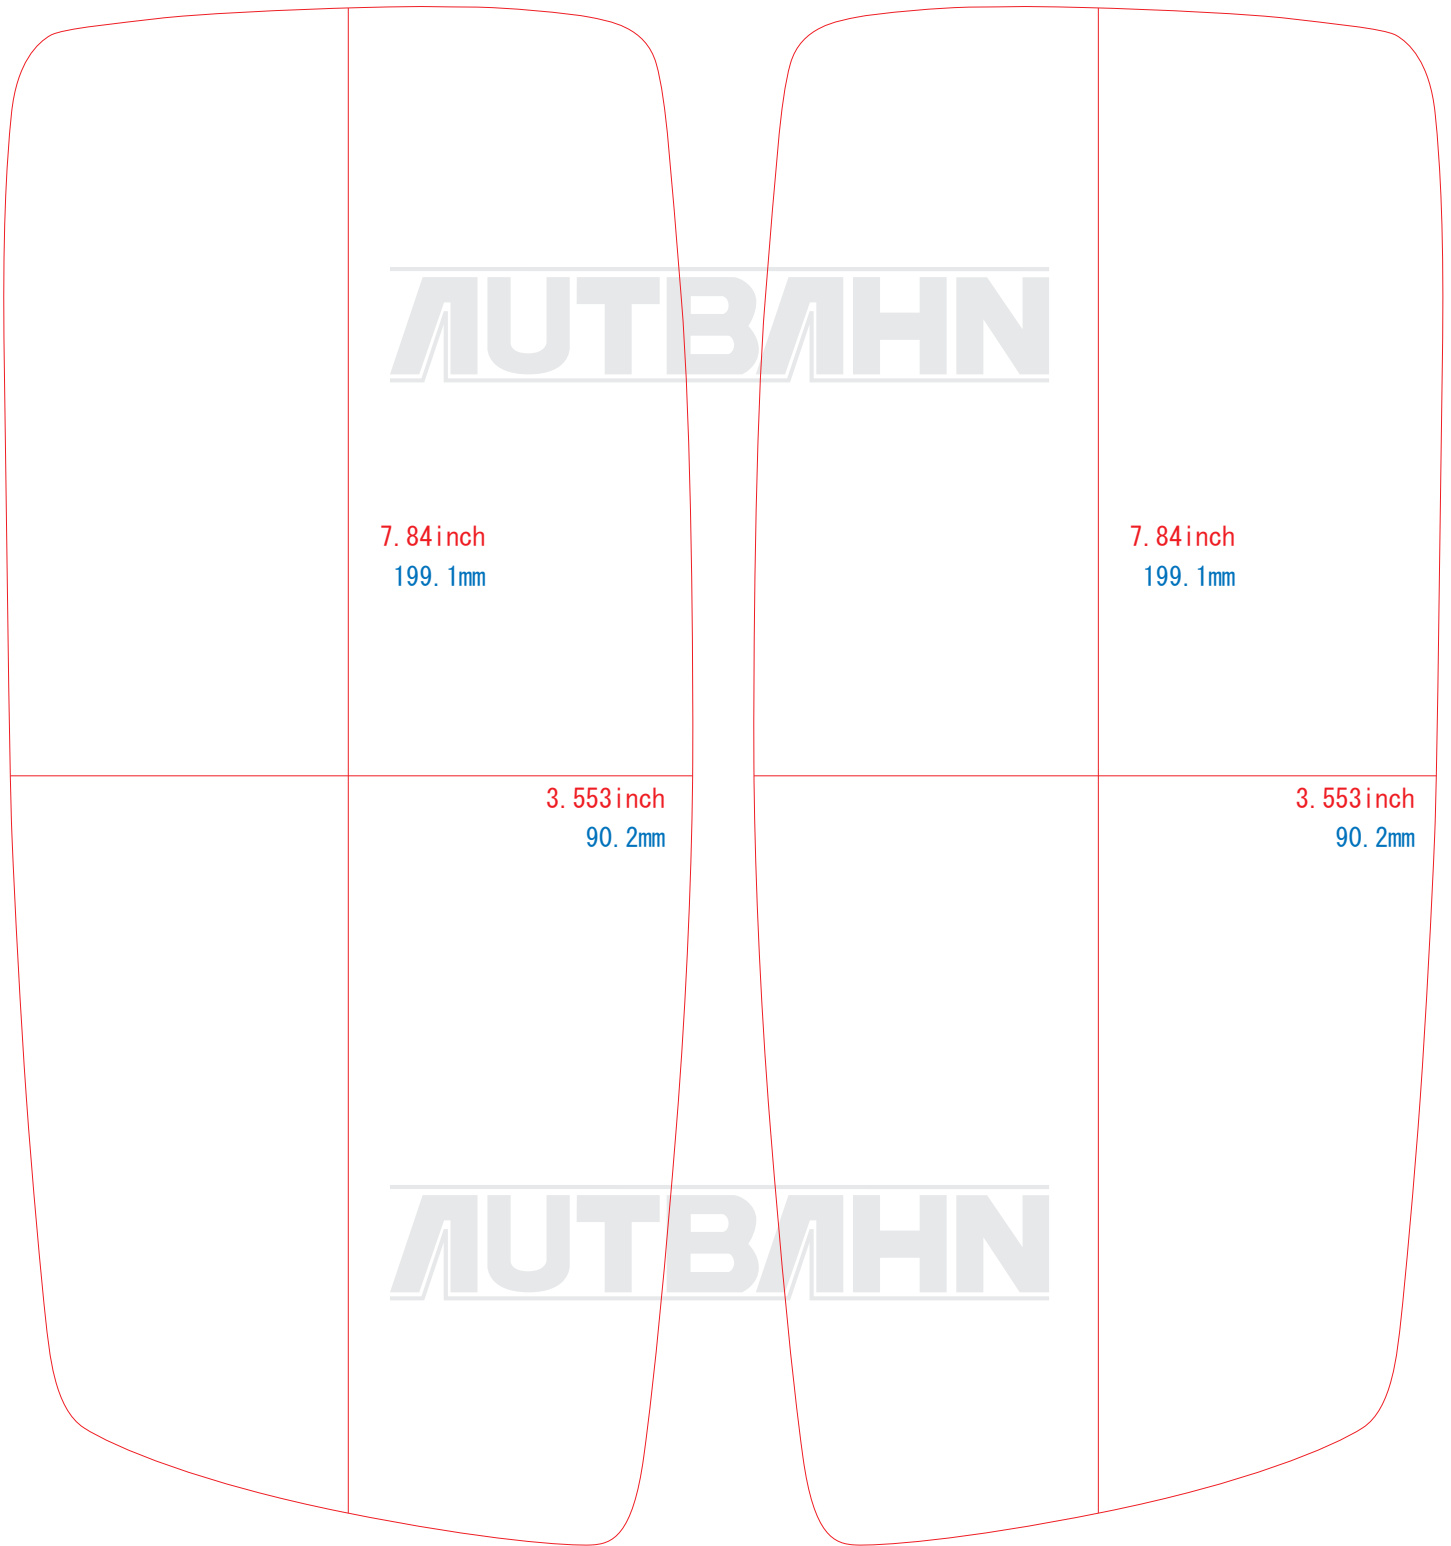

LAMBORGHINI/LA05

[Inch scale]

Please confirm it as a guide.

複製・無断転写・転用を固くお断り致します。

The copy, the transcript, and the diversion are prohibited.

0inch

1.25inch

2.5inch

5inch

[mm scale]

Please confirm it as a guide.

0mm

25mm

50mm

100mm