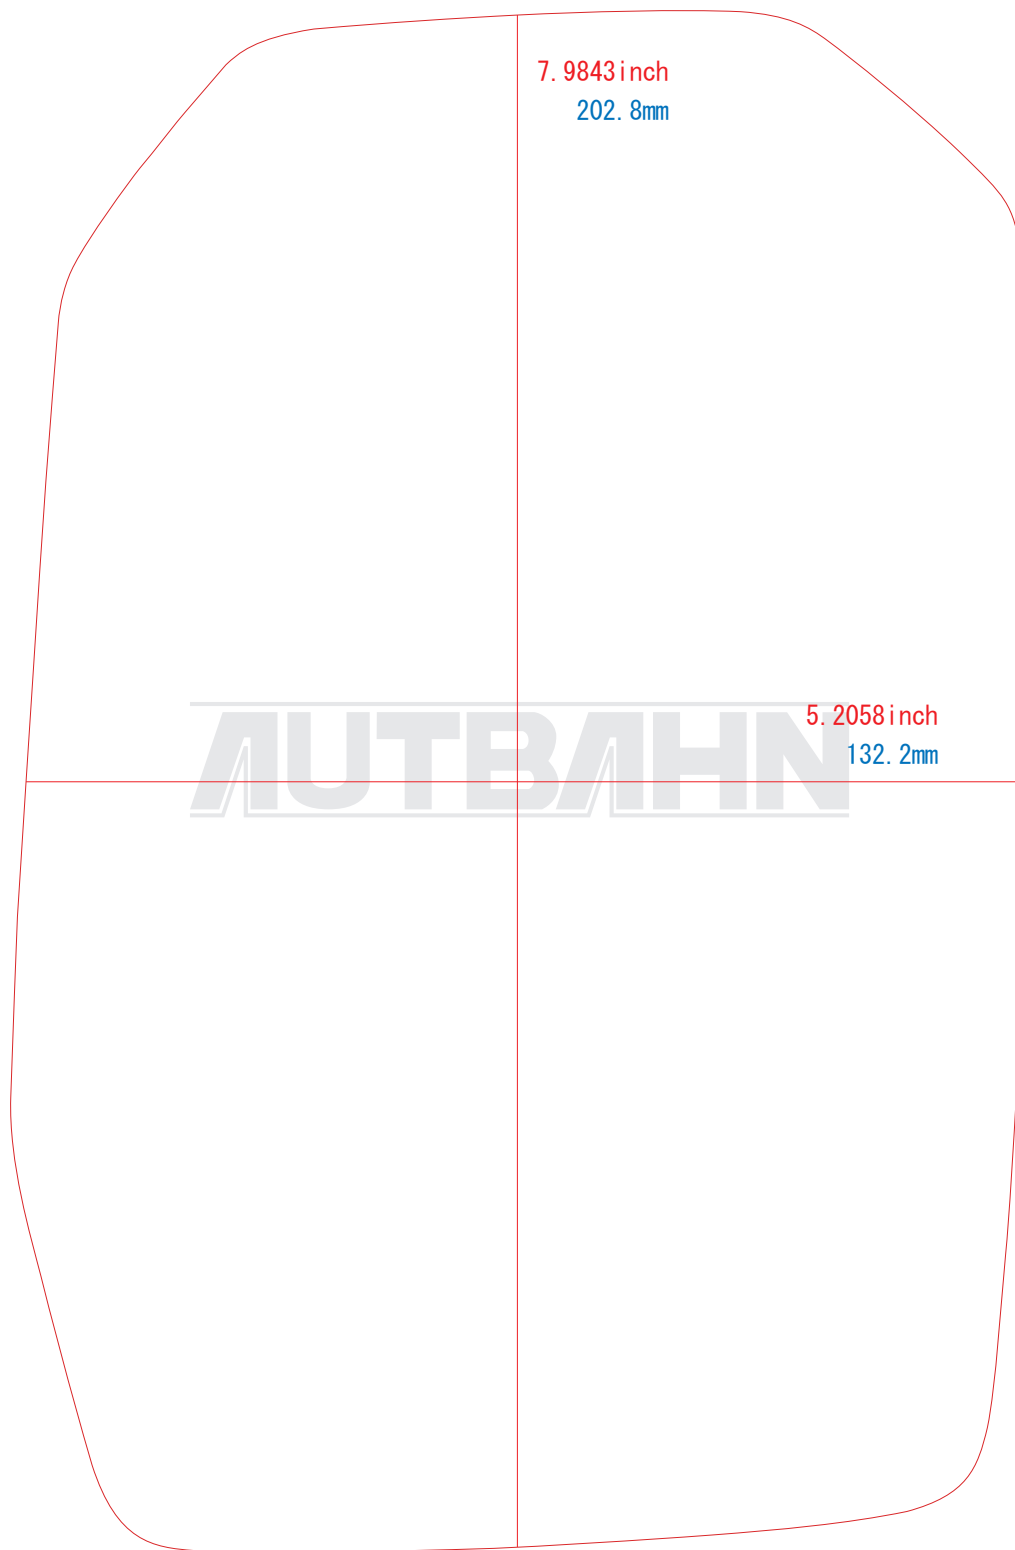

# TOYOTA/T81

複製・無断転写・転用を固くお断り致します。  
The copy, the transcript, and the diversion are prohibited.

0inch

1.25inch

2.5inch

[Inch scale]

Please confirm it as a guide.

5inch