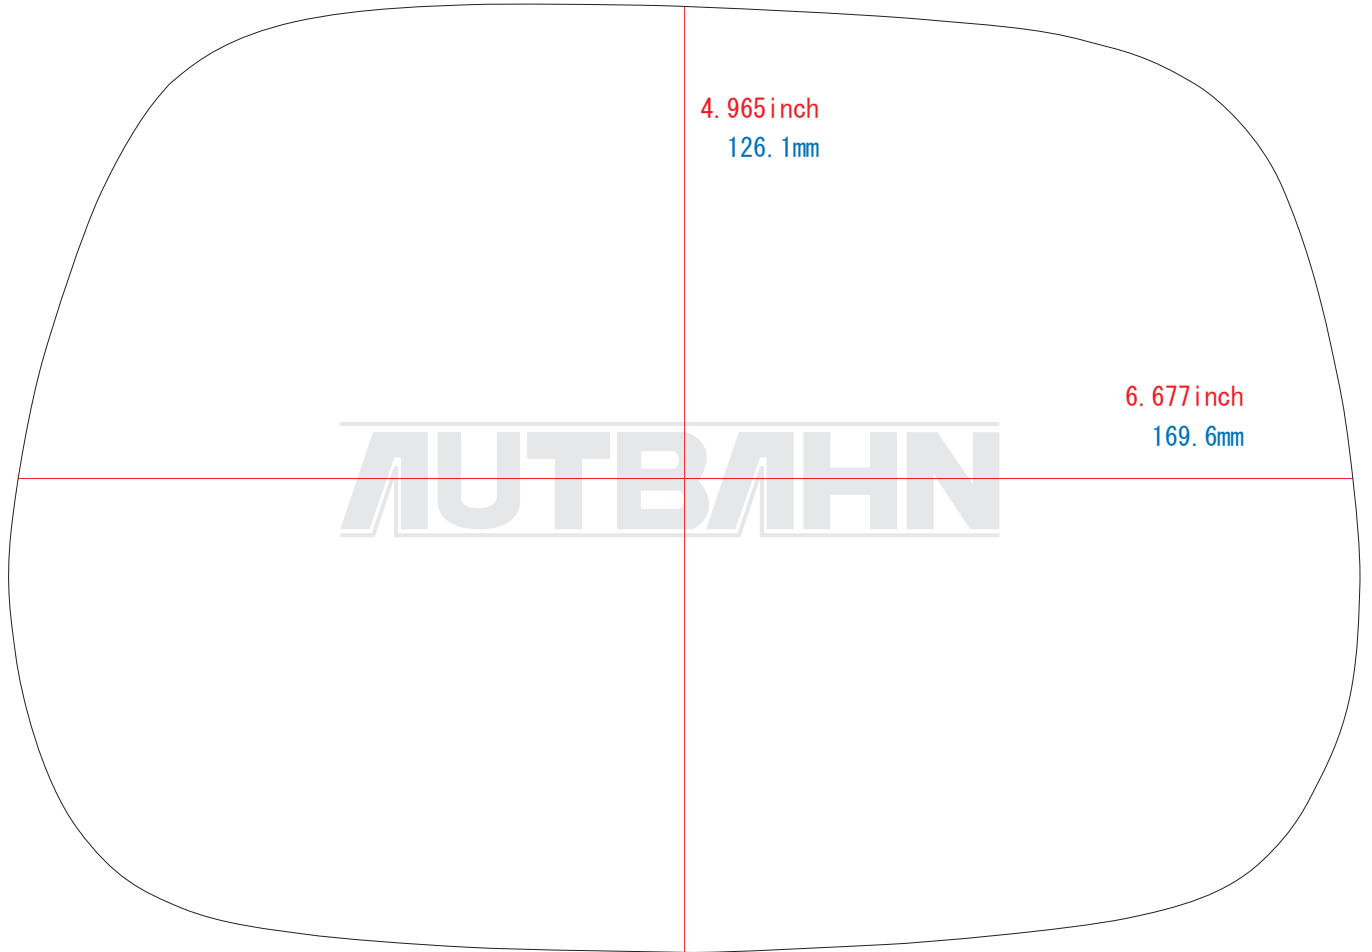

# TOYOTA/T10

複製・無断転写・転用を固くお断り致します。

The copy, the transcript, and the diversion are prohibited.

0inch

1.25inch

2.5inch

[Inch scale]

Please confirm it as a guide.

5inch

0mm

25mm

50mm

[mm scale]

Please confirm it as a guide.

100mm