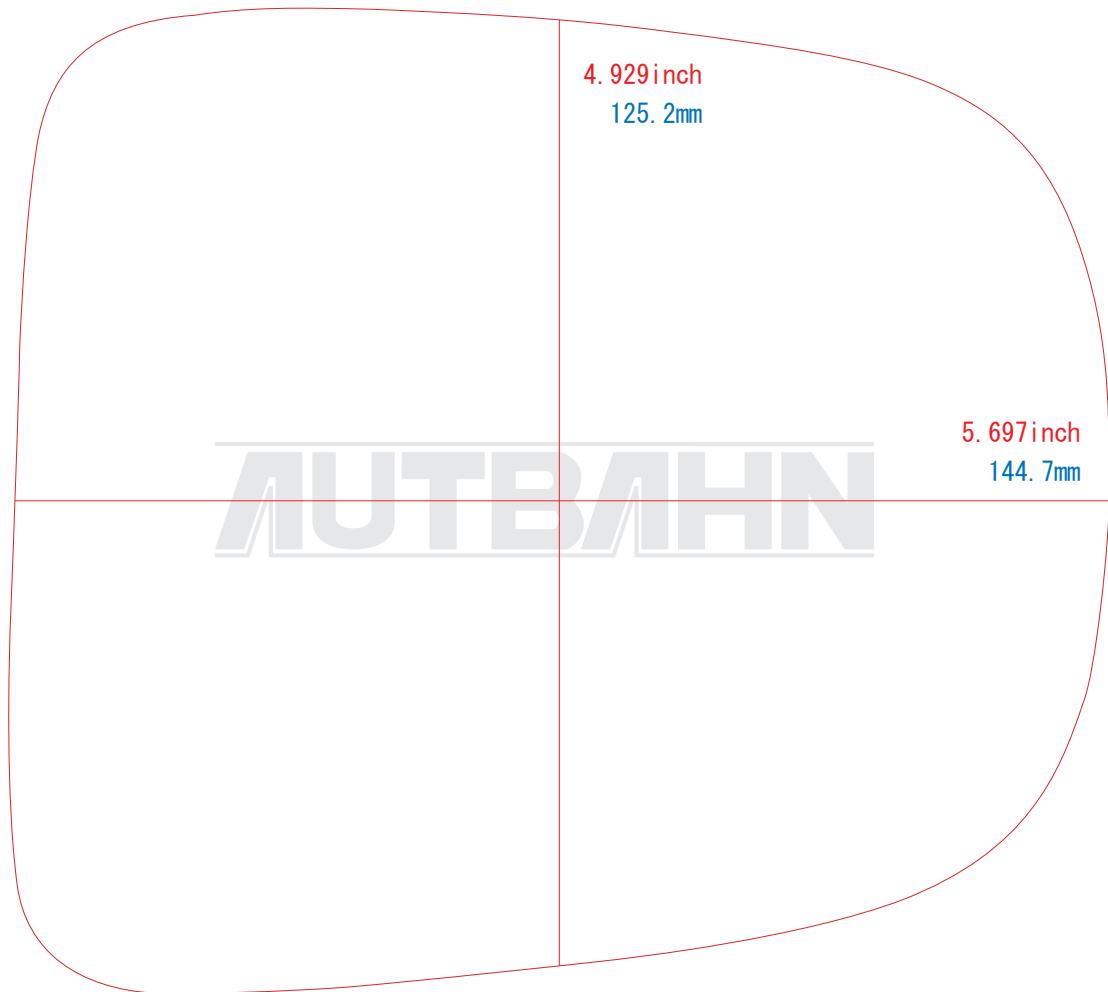

SUBARU/T80

複製・無断転写・転用を固くお断り致します。
The copy, the transcript, and the diversion are prohibited.

R

TOYOTA/T80

複製・無断転写・転用を固くお断り致します。
The copy, the transcript, and the diversion are prohibited.

0inch

1.25inch

2.5inch

[Inch scale]

Please confirm it as a guide.

5inch

L