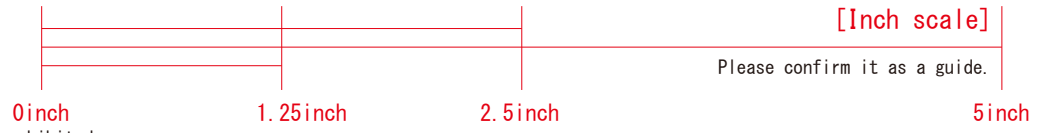

HONDA/H46

複製・無断転写・転用を固くお断り致します。
The copy, the transcript, and the diversion are prohibited.

R

HONDA/H46

複製・無断転写・転用を固くお断り致します。
The copy, the transcript, and the diversion are prohibited.

0inch

1.25inch

2.5inch

[Inch scale]

Please confirm it as a guide.

5inch

L

0mm

25mm

50mm

[mm scale]

Please confirm it as a guide.

100mm