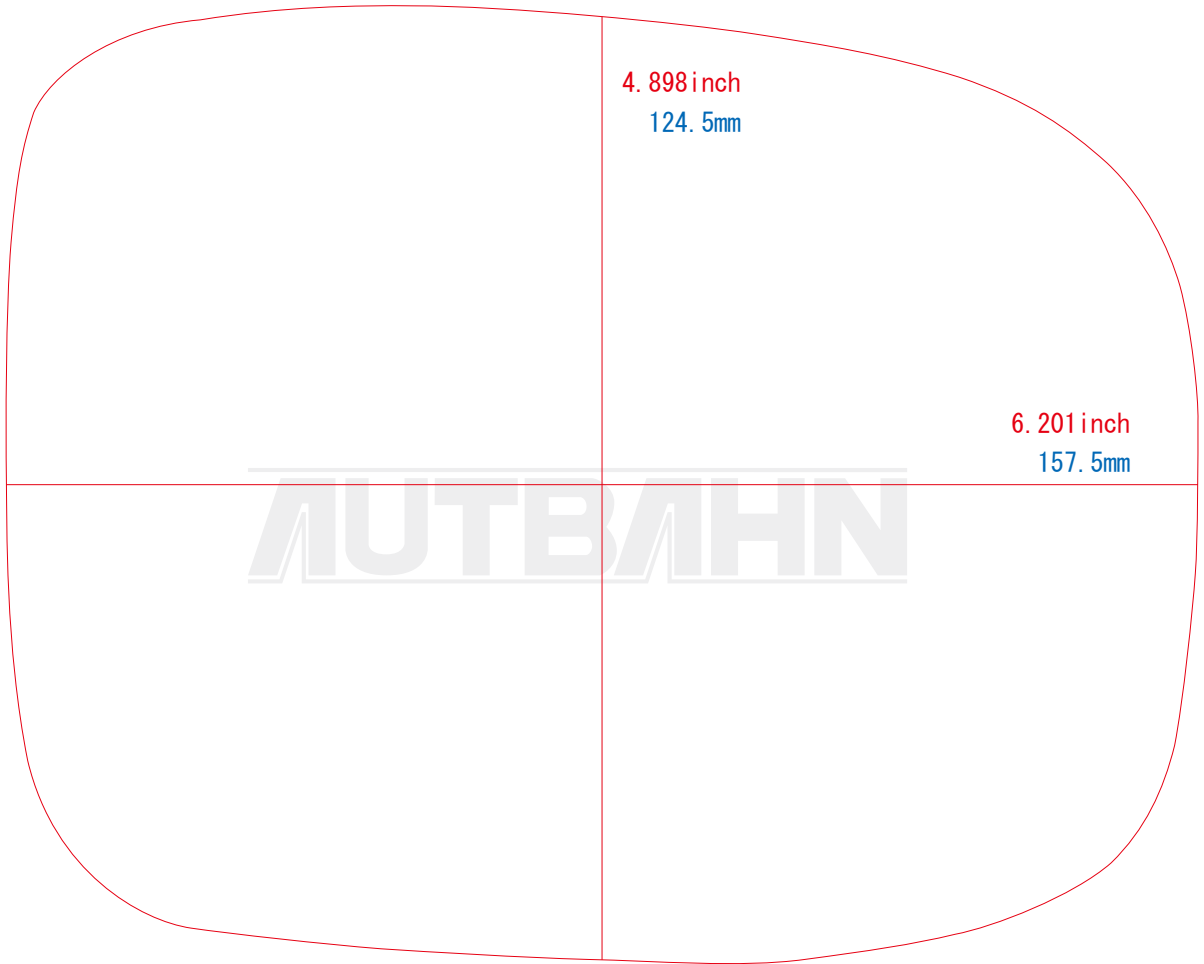

HONDA/H46

複製・無断転写・転用を固くお断り致します。
The copy, the transcript, and the diversion are prohibited.

R

HONDA/H46

複製・無断転写・転用を固くお断り致します。
The copy, the transcript, and the diversion are prohibited.

0inch

1.25inch

2.5inch

[Inch scale]

Please confirm it as a guide.

5inch

L

0mm

25mm

50mm

[mm scale]

Please confirm it as a guide.

100mm