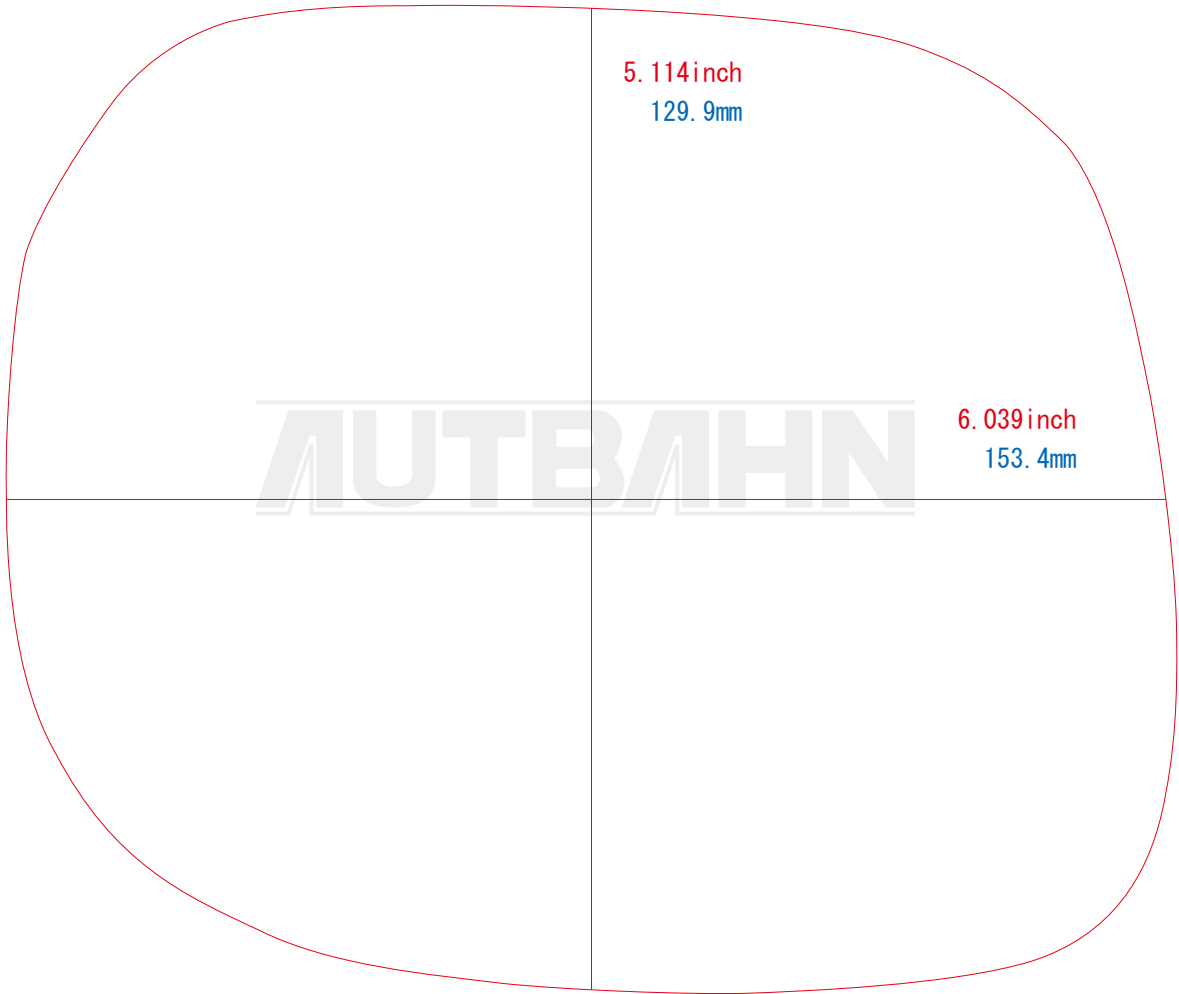

複製・無断転写・転用を固くお断り致します。
The copy, the transcript, and the diversion are prohibited.

Please confirm it as a guide.

0inch

1.25inch

2.5inch

5inch

R

Please confirm it as a guide.

0mm

25mm

50mm

100mm

複製・無断転写・転用を固くお断り致します。
The copy, the transcript, and the diversion are prohibited.

0inch

1.25inch

2.5inch

5inch

L

0mm

25mm

50mm

100mm