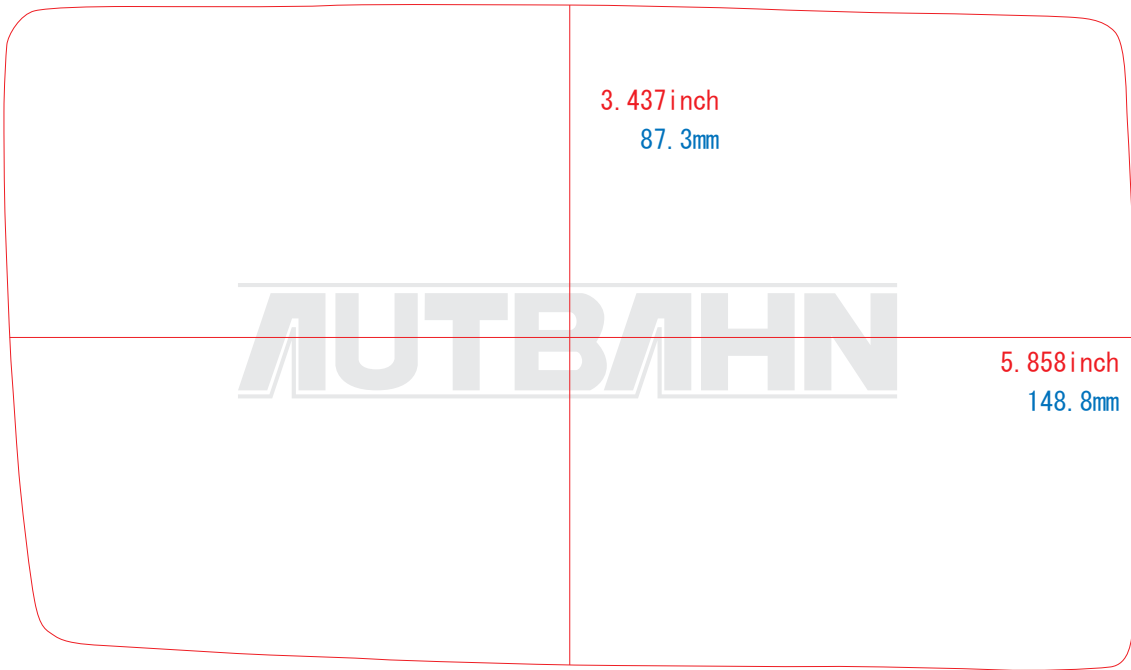

BENZ/M05R

[Inch scale]

Please confirm it as a guide.

複製・無断転写・転用を固くお断り致します。
The copy, the transcript, and the diversion are prohibited.

0inch

1.25inch

2.5inch

5inch

[mm scale]

Please confirm it as a guide.

0mm

25mm

50mm

100mm