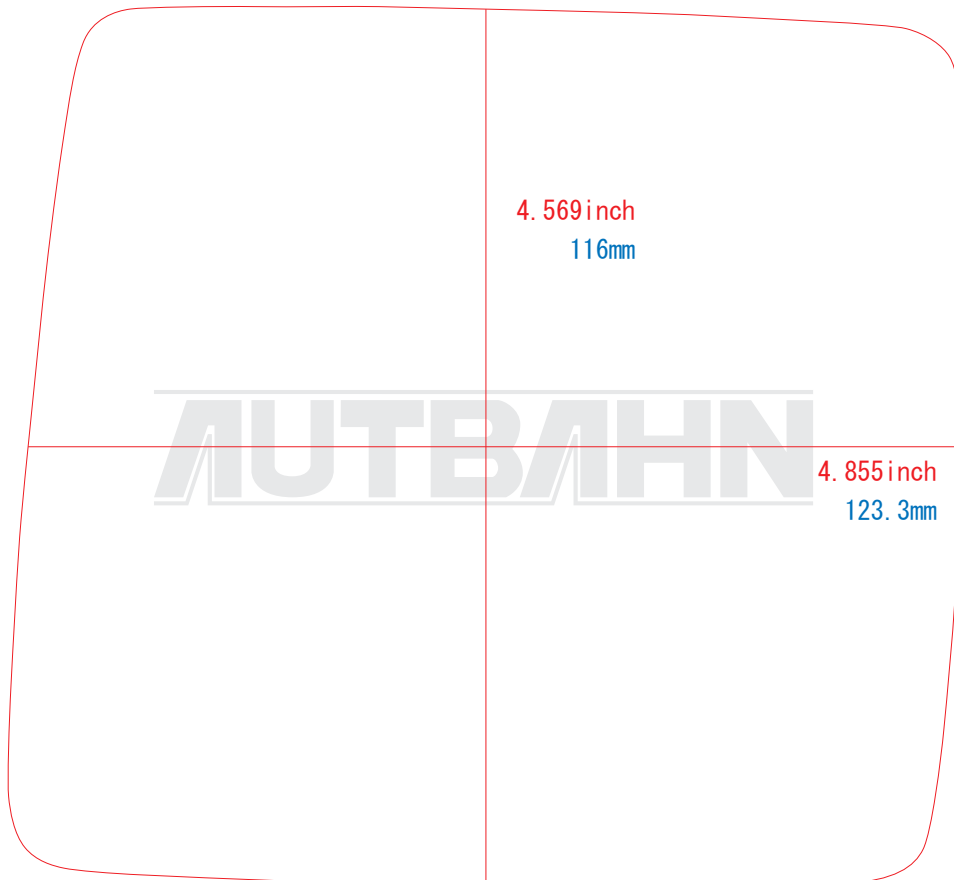

BENZ/M05R

[Inch scale]

Please confirm it as a guide.

複製・無断転写・転用を固くお断り致します。
The copy, the transcript, and the diversion are prohibited.

0inch

1.25inch

2.5inch

5inch

[mm scale]

Please confirm it as a guide.

0mm

25mm

50mm

100mm