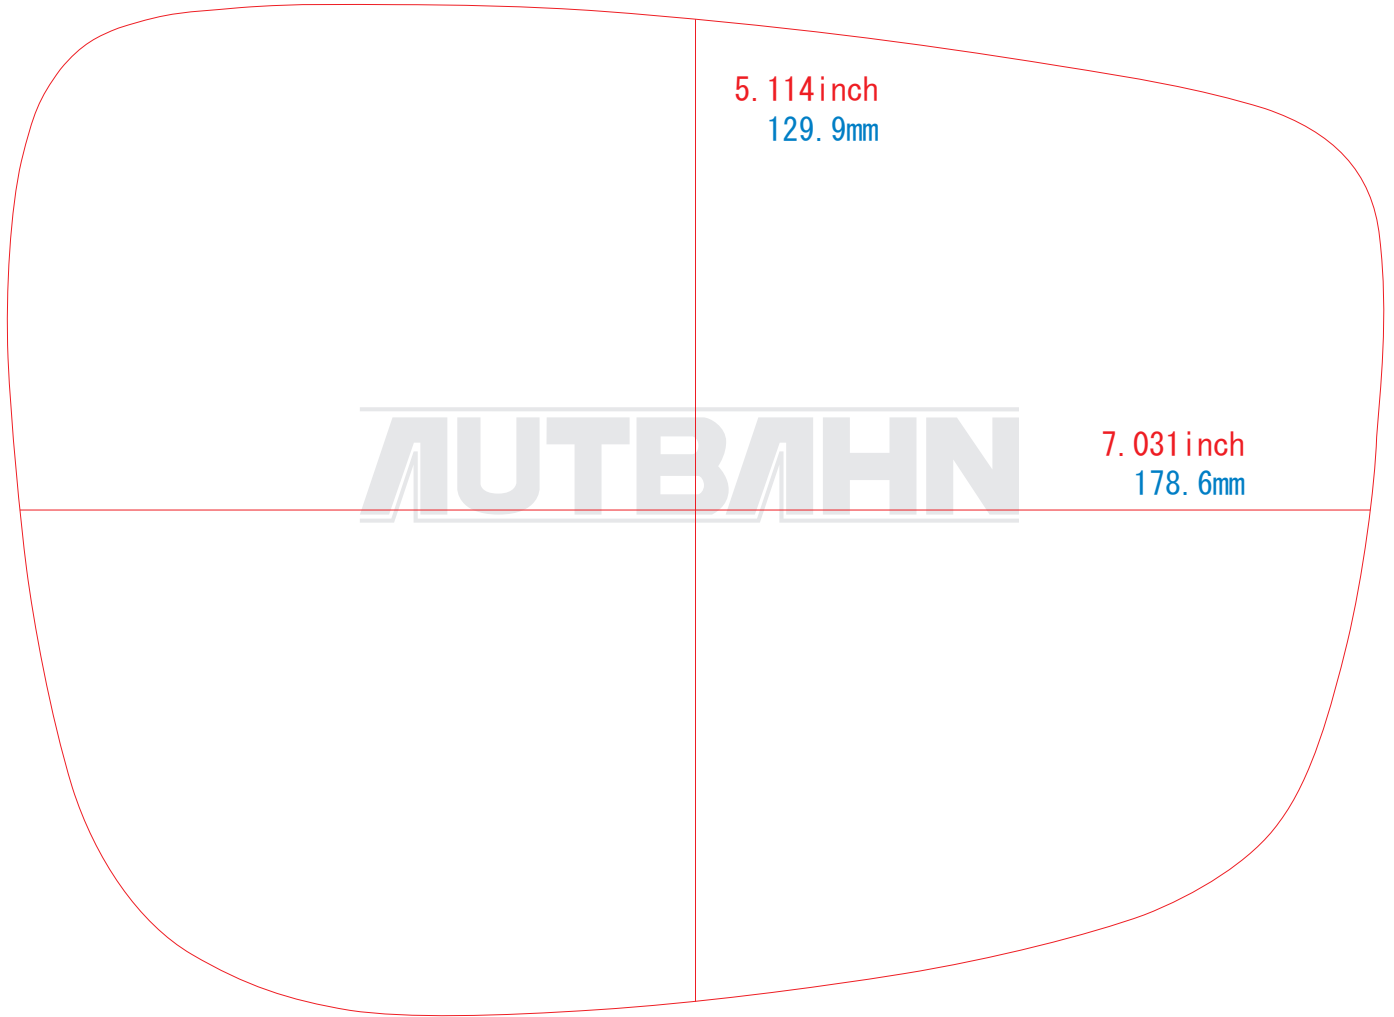

MAZDA/MA20

複製・無断転写・転用を固くお断りいたします。
The copy, the transcript, and the diversion are prohibited.

R