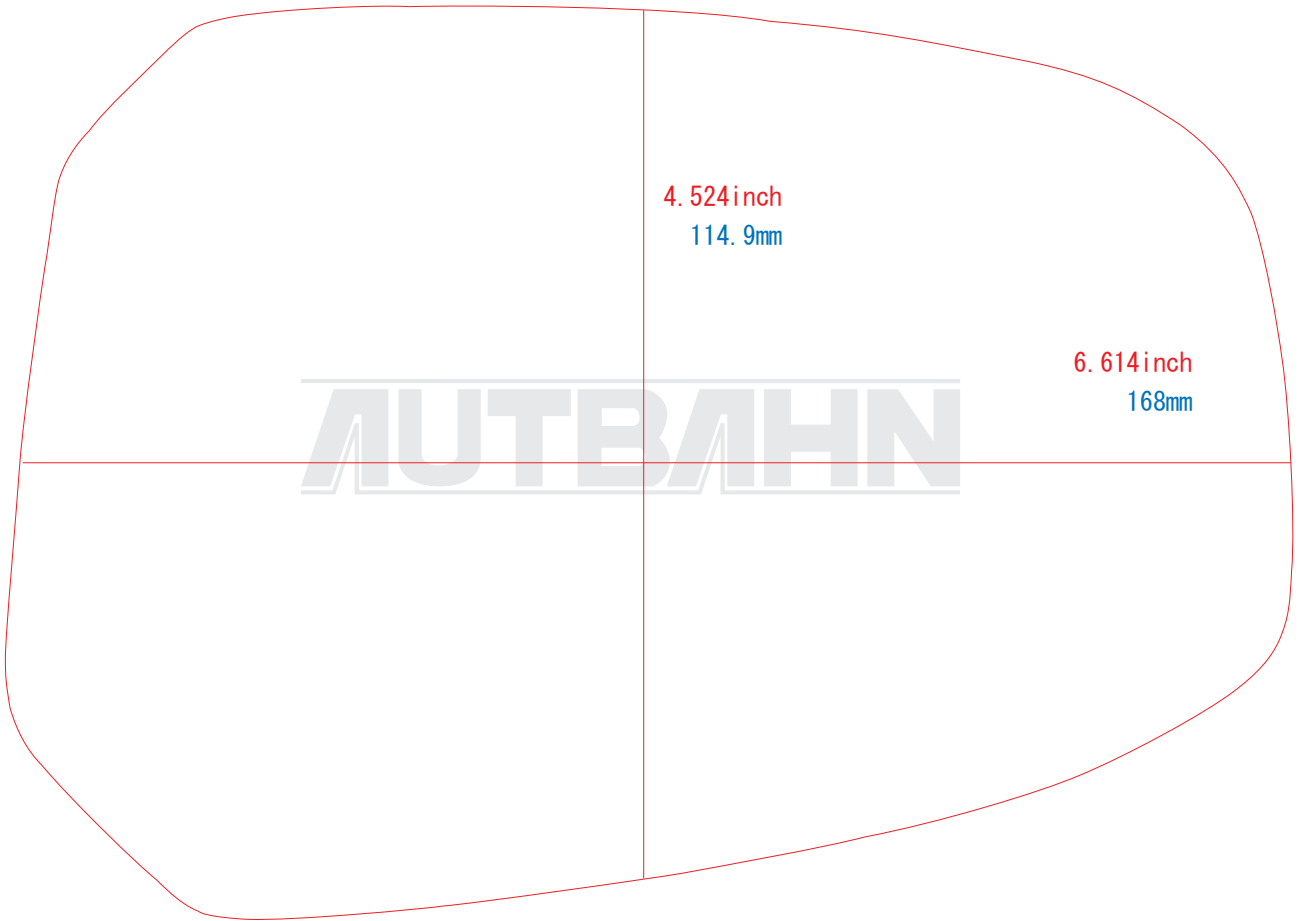

Please confirm it as a guide.

複製・無断転写・転用を固くお断り致します。
The copy, the transcript, and the diversion are prohibited.

0inch

1.25inch

2.5inch

5inch

Please confirm it as a guide.

0mm

25mm

50mm

100mm