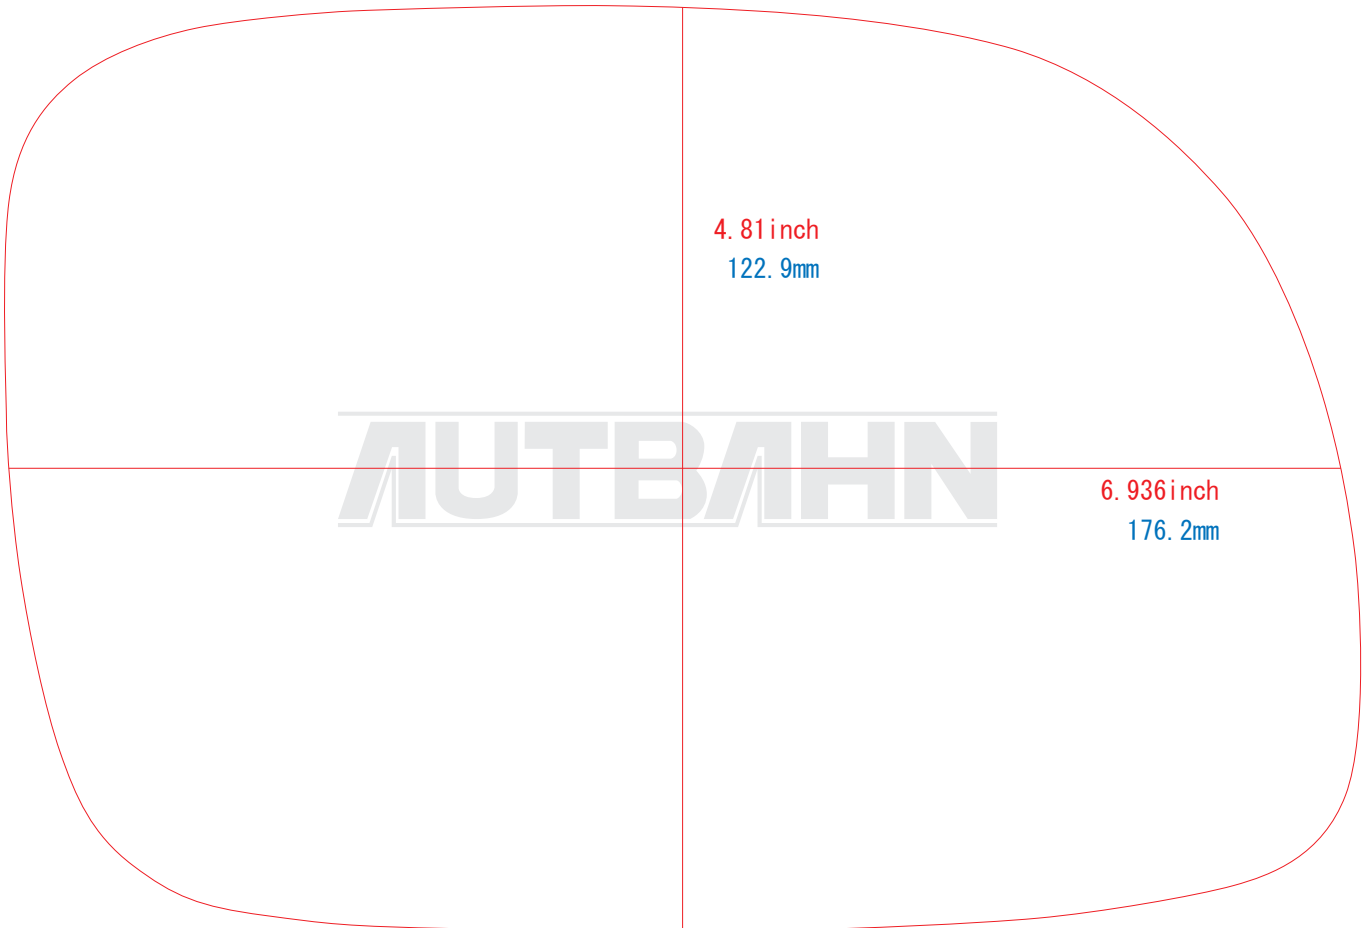

複製・無断転写・転用を固くお断り致します。
The copy, the transcript, and the diversion are prohibited.

0inch

1.25inch

2.5inch

5inch

4.81inch
122.9mm

6.936inch
176.2mm

AUTBAHN

AUTBAHN

0mm

25mm

50mm

100mm