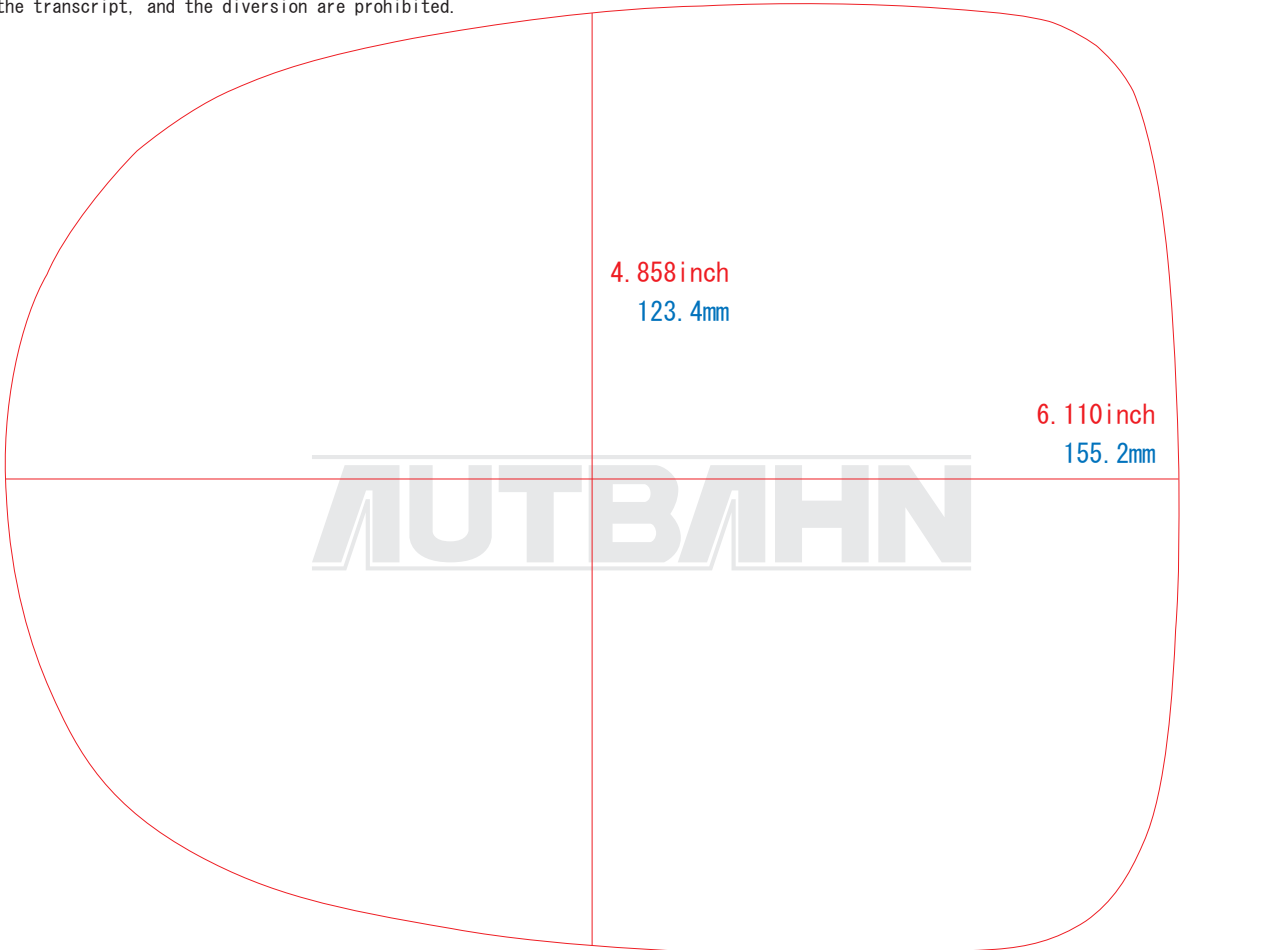

RENAULT/R04

[Inch scale]

Please confirm it as a guide.

複製・無断転写・転用を固くお断り致します。

The copy, the transcript, and the diversion are prohibited.

0inch

1.25inch

2.5inch

5inch

[mm scale]

Please confirm it as a guide.

0mm

25mm

50mm

100mm