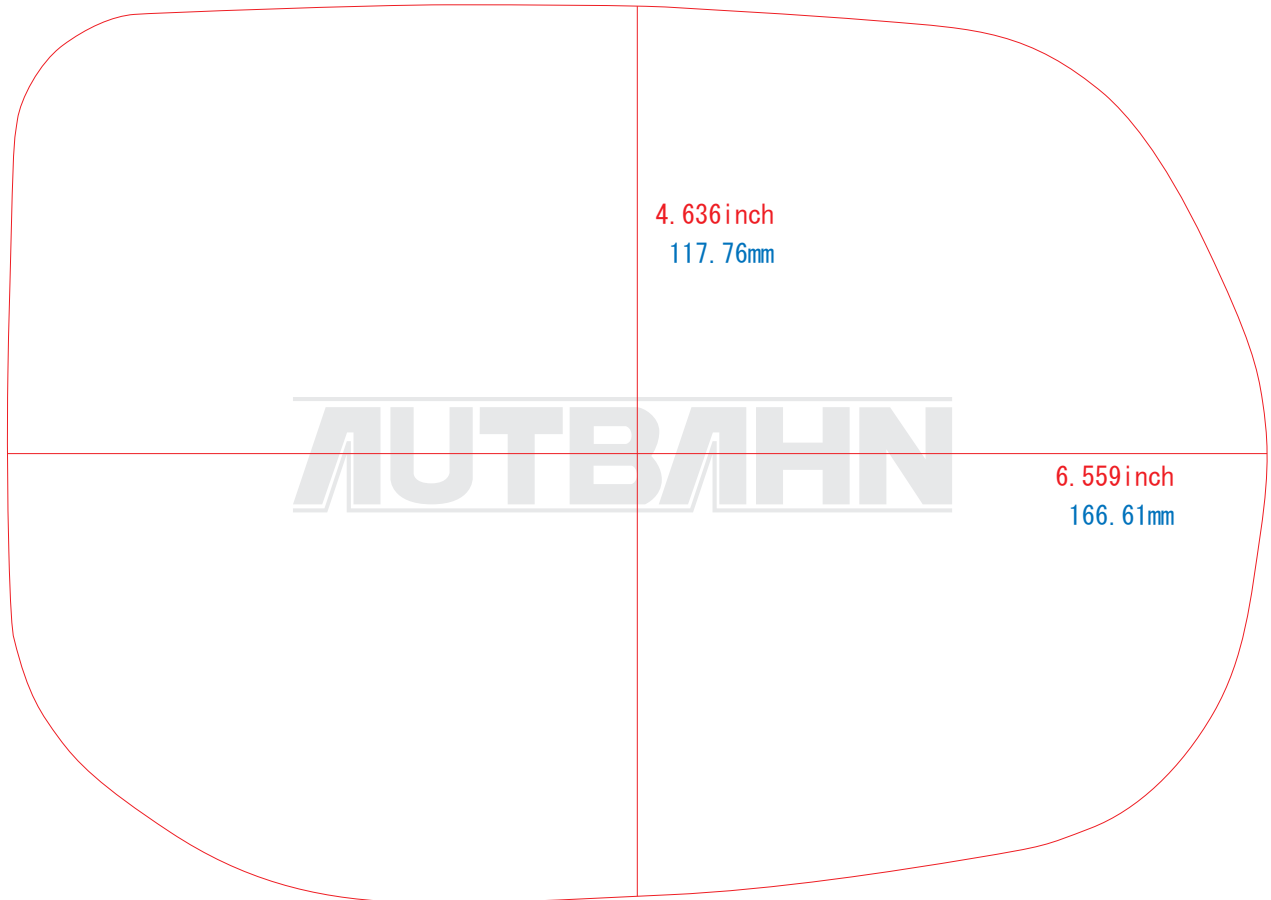

Please confirm it as a guide.

複製・無断転写・転用を固くお断り致します。  
The copy, the transcript, and the diversion are prohibited.

0inch

1.25inch

2.5inch

5inch

4.636inch  
117.76mm

6.559inch  
166.61mm

Please confirm it as a guide.

0mm

25mm

50mm

100mm